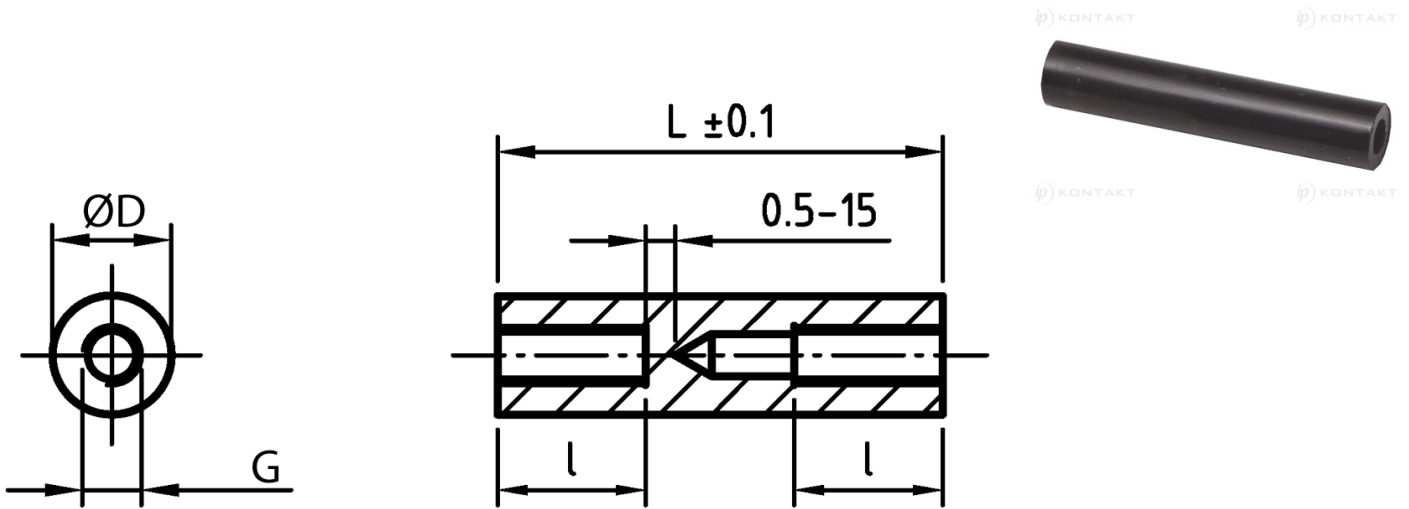

L-TDOG - Round, threaded, plastic stand-offs

Details:

- **Material: PA-GF; colour: black**
- Special order materials:
 - PA-GF; colour: white
 - POM; colour: white

Symbol	Length L	Int. thread length l	Ext. diameter D	Int. thread G
	[mm]	[mm]	[mm]	
L-TDOG-07-M4-37	37	10	7	M4