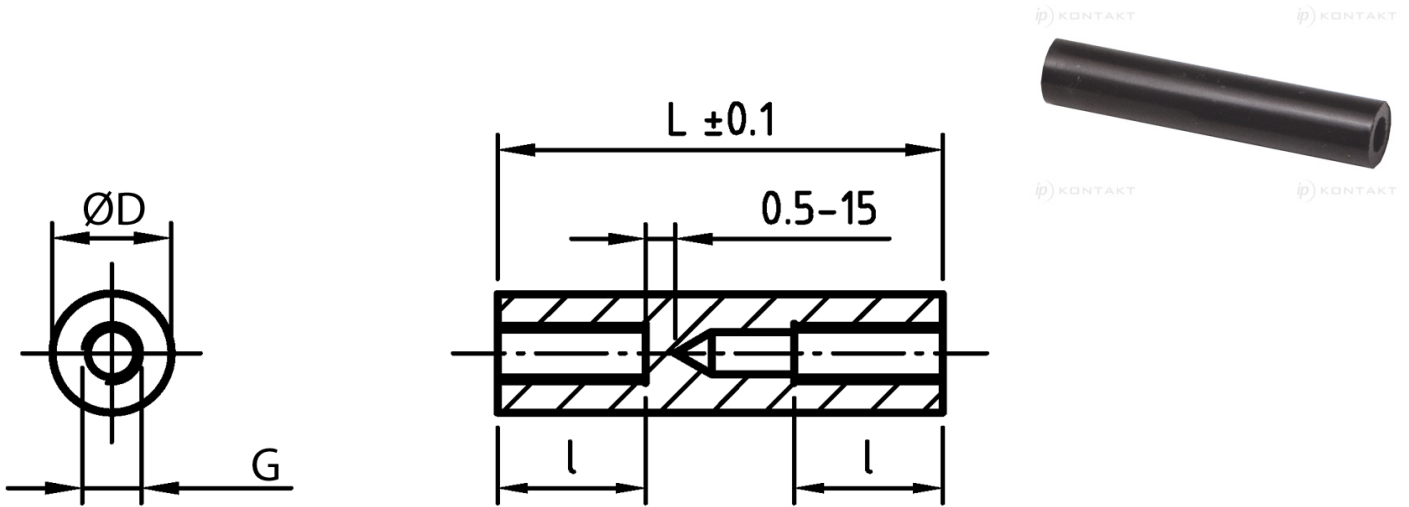

L-TDOG - Round, threaded, plastic stand-offs

Details:

- **Material: PA-GF; colour: black**
- Special order materials:
 - PA-GF; colour: white
 - POM; colour: white

Symbol	Height L	Int. thread length l	Ext. diameter D	Int. thread G
	[mm]	[mm]	[mm]	
L-TDOG-07-M4-32	32	10	7	M4