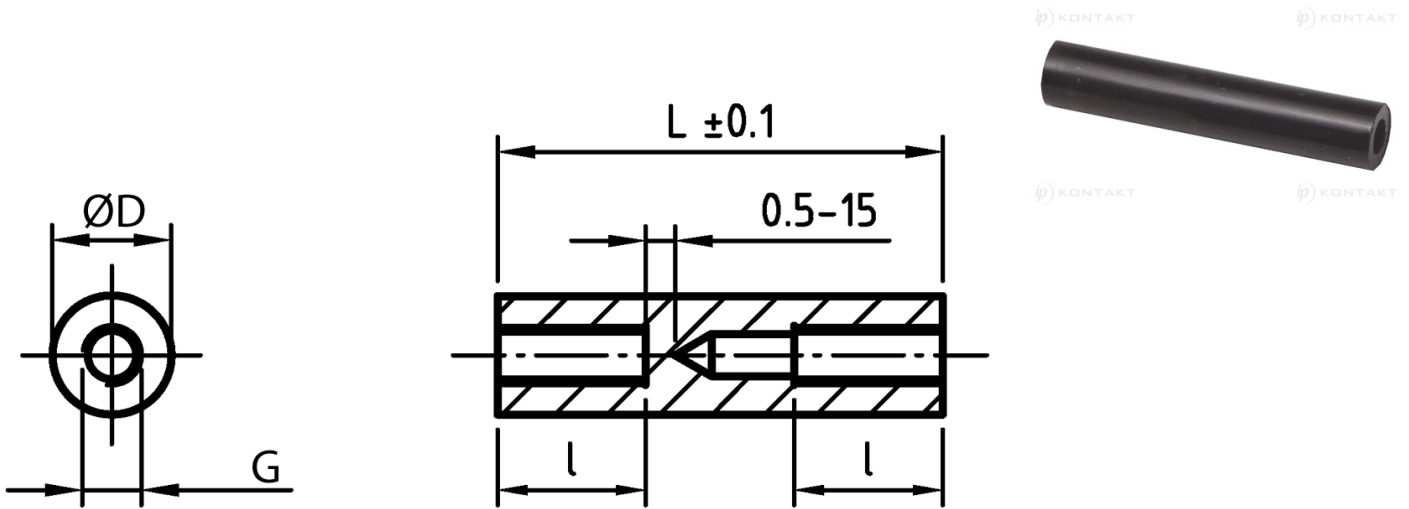

L-TDOG - Round, threaded, plastic stand-offs

Details:

- **Material: PA-GF; colour: black**
- Special order materials:
  - PA-GF; colour: white
  - POM; colour: white

Symbol	Length L	Int. thread length l	Ext. diameter D	Int. thread G
	[mm]	[mm]	[mm]	
L-TDOG-07-M4-31	31	10	7	M4