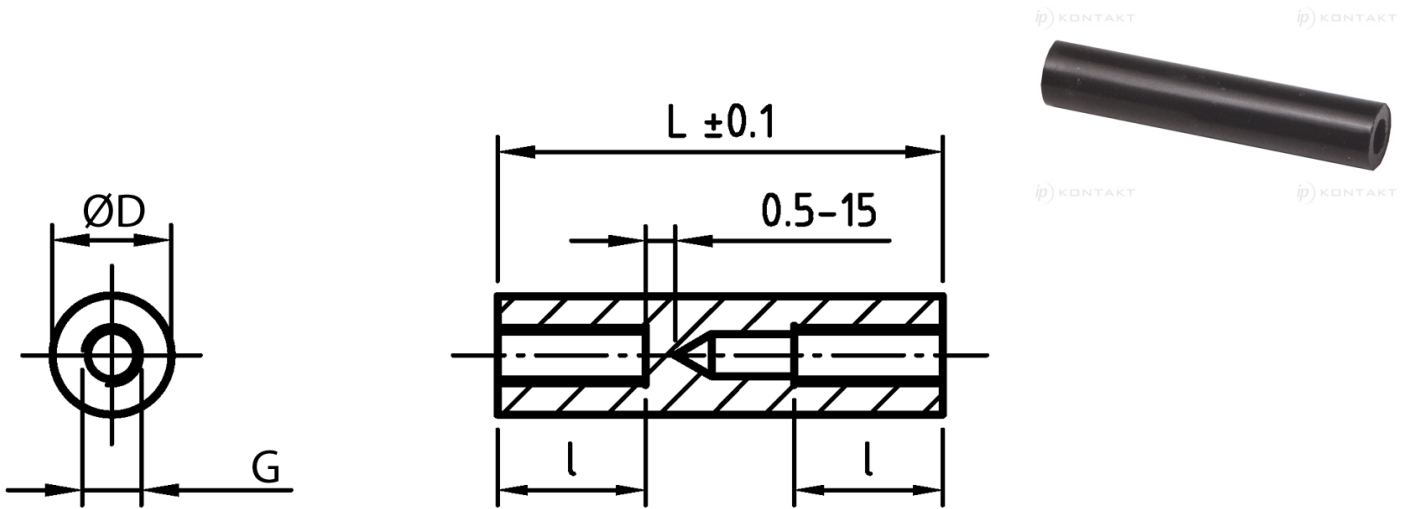

L-TDOG - Round, threaded, plastic stand-offs

Details:

- **Material: PA-GF; colour: black**
- Special order materials:
 - PA-GF; colour: white
 - POM; colour: white

Symbol	Height L	Int. thread length l	Ext. diameter D	Int. thread G
	[mm]	[mm]	[mm]	
L-TDOG-07-M4-29	29	10	7	M4