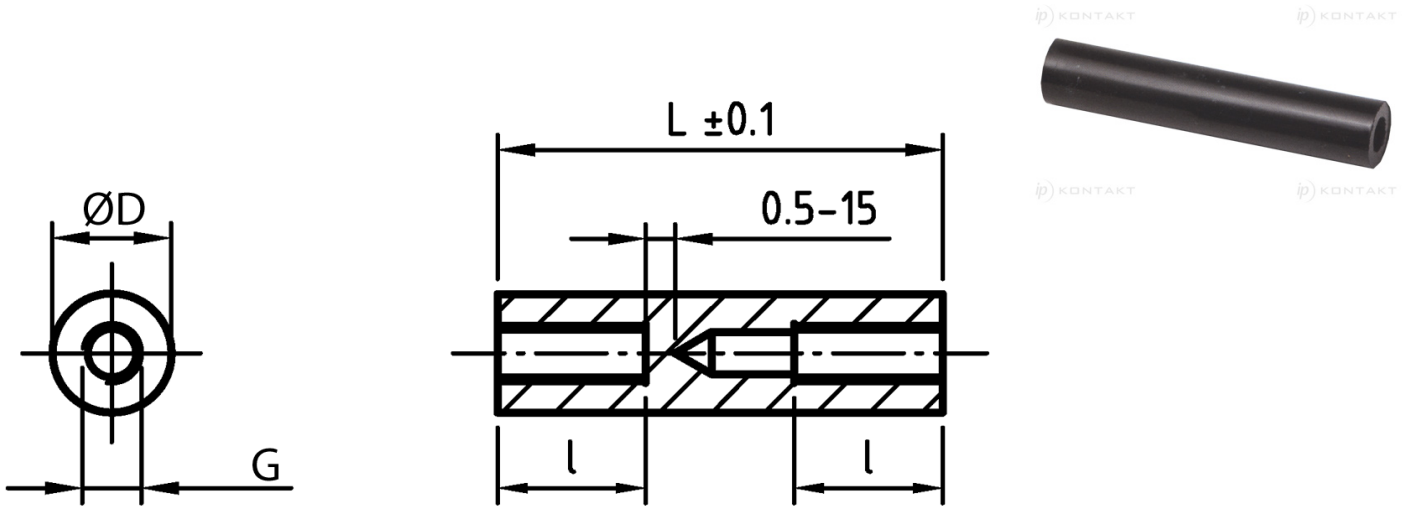

L-TDOG - Round, threaded, plastic stand-offs

Details:

- **Material: PA-GF; colour: black**
- Special order materials:
 - PA-GF; colour: white
 - POM; colour: white

Symbol	Length L	Int. thread length l	Ext. diameter D	Int. thread G
	[mm]	[mm]	[mm]	
L-TDOG-07-M4-28	28	10	7	M4