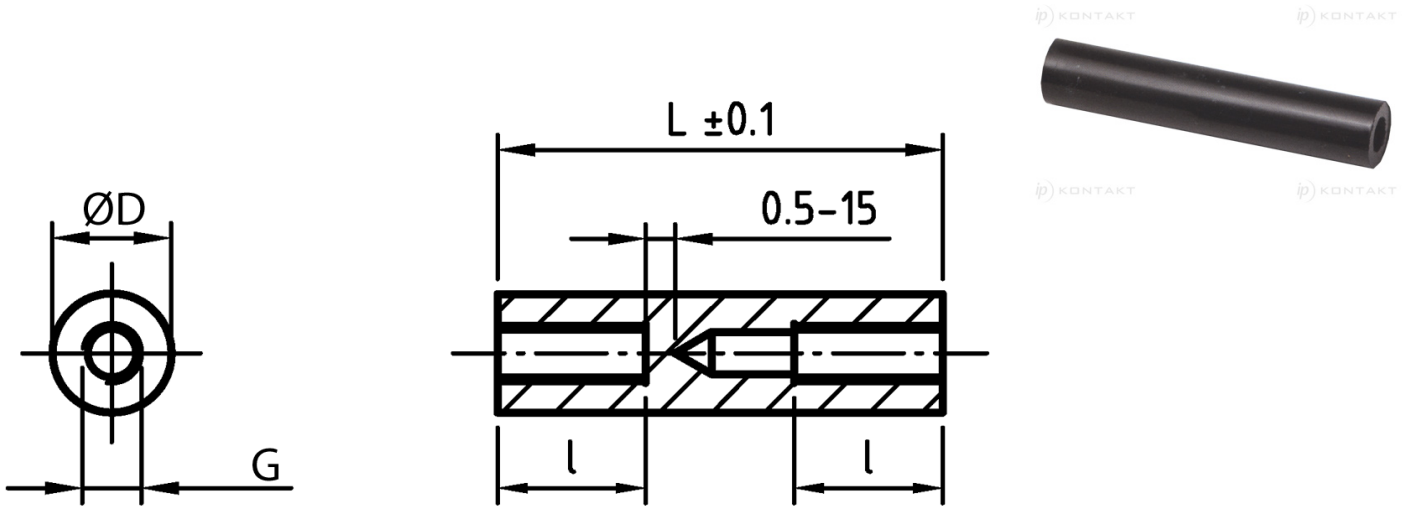

L-TDOG - Round, threaded, plastic stand-offs

Details:

- **Material: PA-GF; colour: black**
- Special order materials:
 - PA-GF; colour: white
 - POM; colour: white

Symbol	Height L	Int. thread length l	Ext. diameter D	Int. thread G
	[mm]	[mm]	[mm]	
L-TDOG-07-M3-50	50	10	7	M3