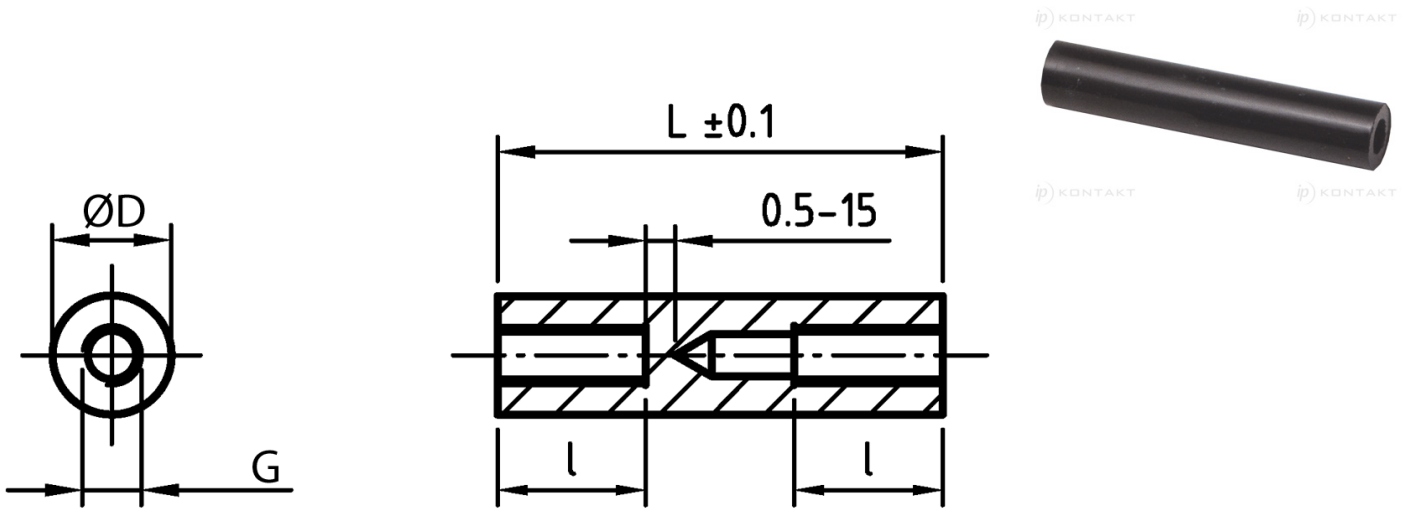

L-TDOG - Round, threaded, plastic stand-offs

Details:

- **Material: PA-GF; colour: black**
- Special order materials:
  - PA-GF; colour: white
  - POM; colour: white

Symbol	Length L	Int. thread length l	Ext. diameter D	Int. thread G
	[mm]	[mm]	[mm]	
L-TDOG-07-M3-38	38	10	7	M3