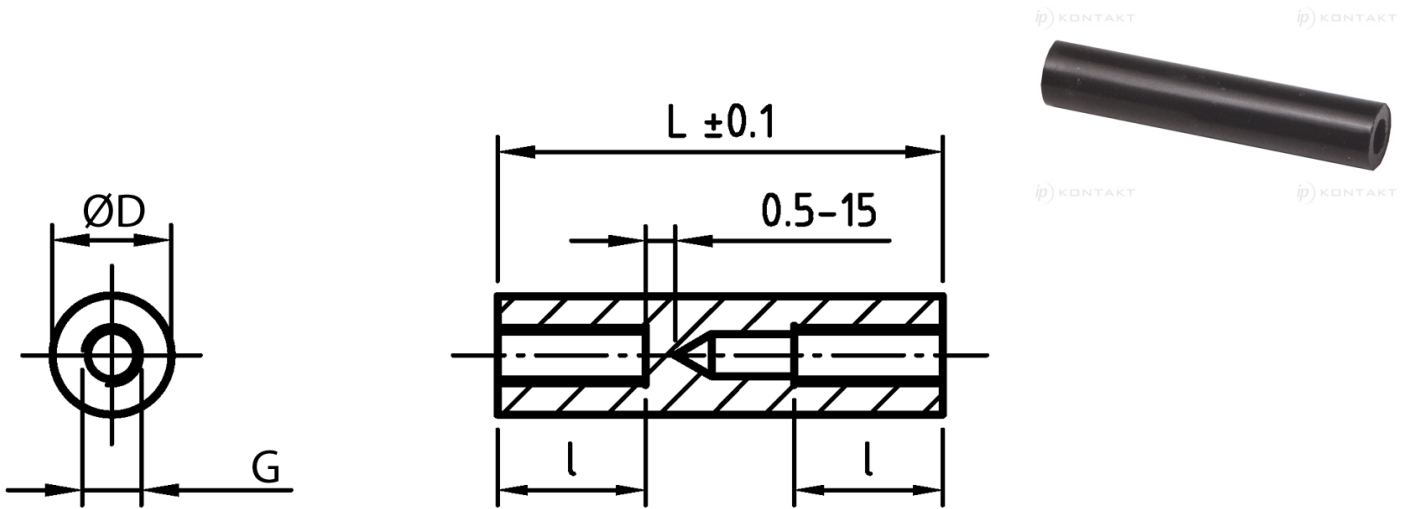

L-TDOG - Round, threaded, plastic stand-offs

Details:

- **Material: PA-GF; colour: black**
- Special order materials:
  - PA-GF; colour: white
  - POM; colour: white

Symbol	Length L	Int. thread length l	Ext. diameter D	Int. thread G
	[mm]	[mm]	[mm]	
L-TDOG-06-UNC4-40-46	46	10	6	4-40