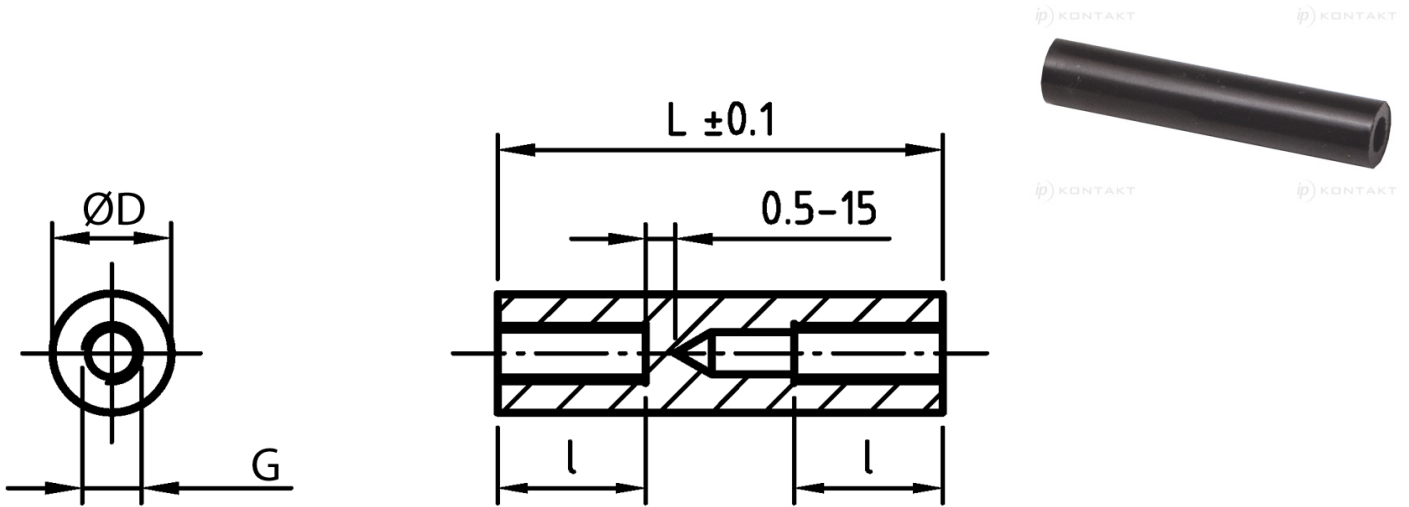

L-TDOG - Round, threaded, plastic stand-offs

Details:

- **Material: PA-GF; colour: black**
- Special order materials:
 - PA-GF; colour: white
 - POM; colour: white

Symbol	Height L	Int. thread length l	Ext. diameter D	Int. thread G
	[mm]	[mm]	[mm]	
L-TDOG-06-M3-06	6	6	6	M3