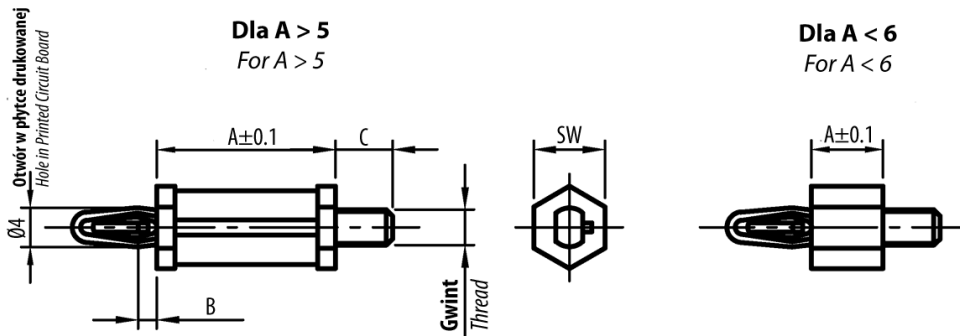

L-TDHMW1 - Plastic, threaded, hexagonal, push-in stand offs

Details:

- **Material: Polyamide**
- **Colour: black**
- **Mounting hole: Ø4 mm**

Symbol	Height A ±0.1	B	Wrench size SW	Ext. thread	Ext. thread length C	Grubość panelu	Mounting hole diameter	Material	Color
	[mm]				[mm]				
L-TDHMW1-M4-SW8-24-64-32	32	2.4	8	M4	6.4	2.1	4	PA 66	black