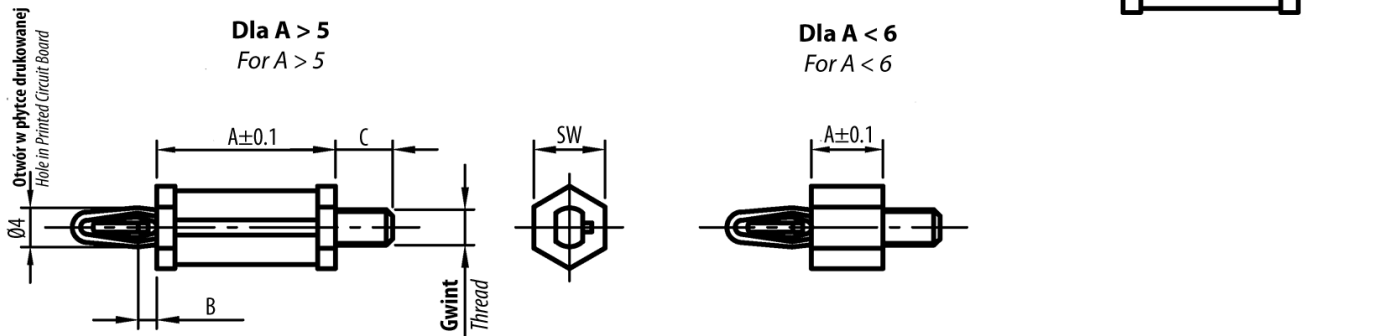

## L-TDHMW1 - Plastic, threaded, hexagonal, push-in stand offs

Details:

- **Material: Polyamide**
- **Colour: black**
- **Mounting hole: Ø4 mm**

Symbol	Height A ±0.1	B	Wrench size SW	Ext. thread	Ext. thread length C	Grubość panelu	Mounting hole diameter	Material	Color
	[mm]				[mm]				
L-TDHMW1-M4-SW8-21-64-04	4	2.1	8	M4	6.4	2	4	PA 66	black