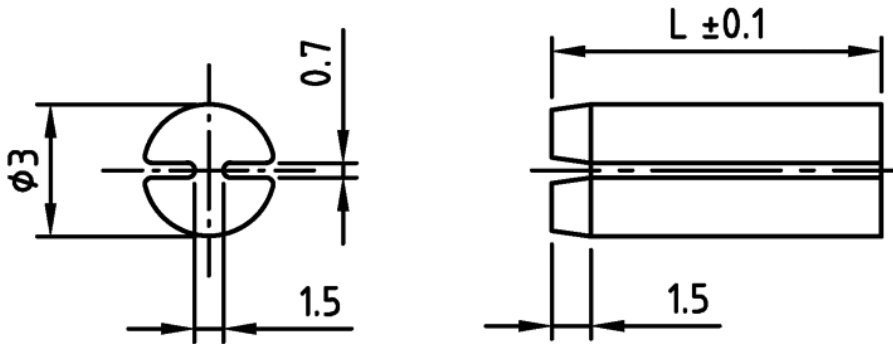

L-LED3 - LED standoff - 3 mm diameter

Details:

- **Material:** polycarbonate with glass fiber
- **Colour:** grey
- Standard pack: 100, 500, 1000 szt.

Symbol	Height L	Material	Color
	[mm]		
L-LED3-25	25	PC + GF	grey