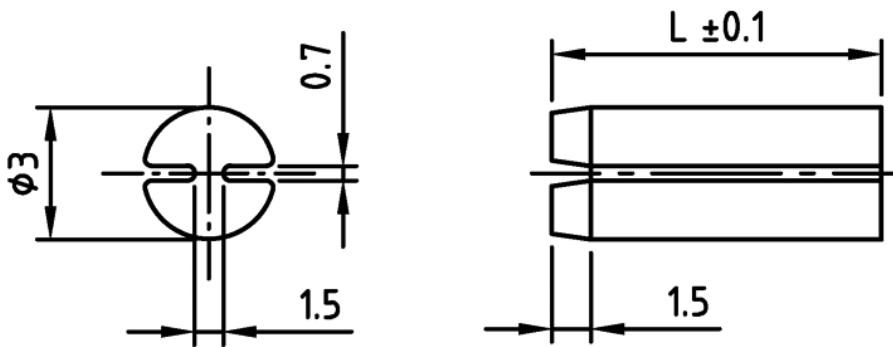

L-LED3 - LED standoff - 3 mm diameter

Details:

- **Material:** polycarbonate with glass fiber
- **Colour:** grey
- Standard pack: 100, 500, 1000 szt.

Symbol	Height L	Material	Color
	[mm]		
L-LED3-24	24	PC + GF	grey