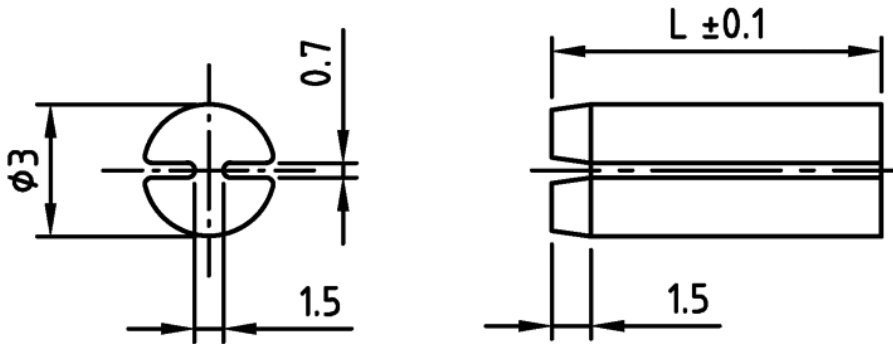

L-LED3 - LED standoff - 3 mm diameter

Details:

- **Material:** polycarbonate with glass fiber
- **Colour:** grey
- Standard pack: 100, 500, 1000 szt.

Symbol	Height L	Material	Color
	[mm]		
L-LED3-23	23	PC + GF	grey