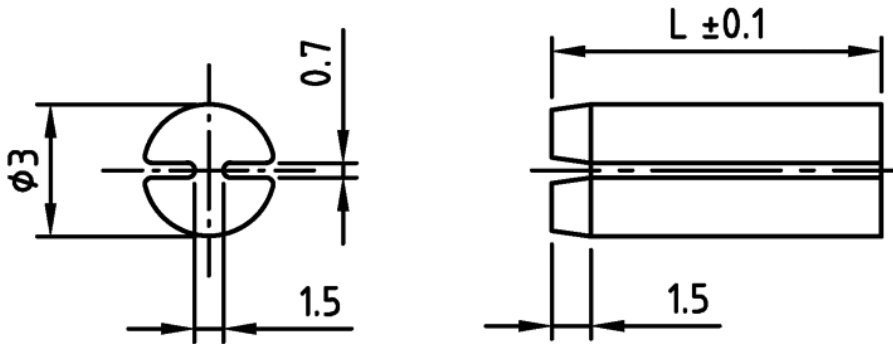

L-LED3 - LED standoff - 3 mm diameter

Details:

- **Material: polycarbonate with glass fiber**
- **Colour: grey**
- Standard pack: 100, 500, 1000 szt.

Symbol	Height L	Material	Color
	[mm]		
L-LED3-22	22	PC + GF	grey