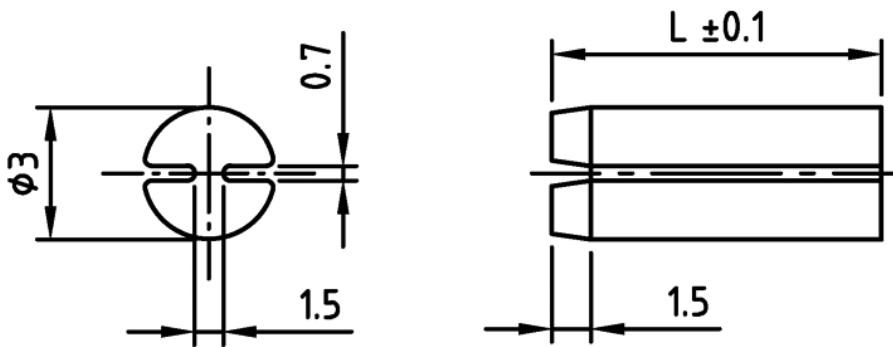

L-LED3 - LED standoff - 3 mm diameter

Details:

- **Material:** polycarbonate with glass fiber
- **Colour:** grey
- Standard pack: 100, 500, 1000 szt.

Symbol	Height L	Material	Color
	[mm]		
L-LED3-21	21	PC + GF	grey