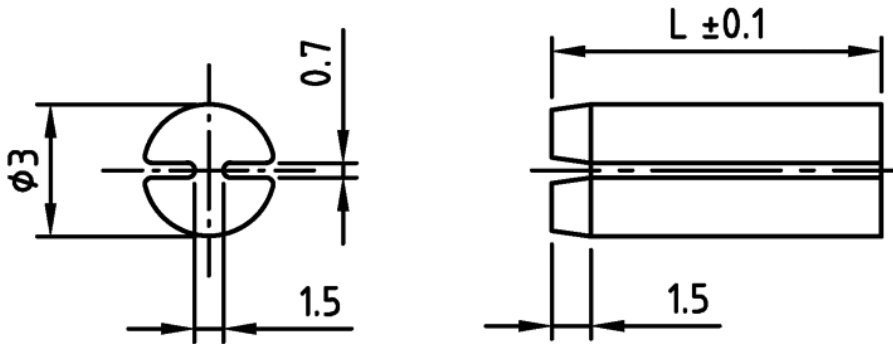

L-LED3 - LED standoff - 3 mm diameter

Details:

- **Material: polycarbonate with glass fiber**
- **Colour: grey**
- Standard pack: 100, 500, 1000 szt.

Symbol	Height L	Material	Color
	[mm]		
L-LED3-20	20	PC + GF	grey