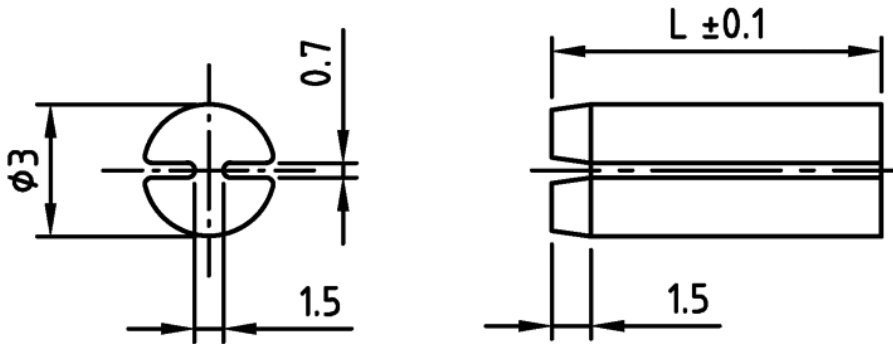

L-LED3 - LED standoff - 3 mm diameter

Details:

- **Material:** polycarbonate with glass fiber
- **Colour:** grey
- Standard pack: 100, 500, 1000 szt.

Symbol	Height L	Material	Color
	[mm]		
L-LED3-19	19	PC + GF	grey