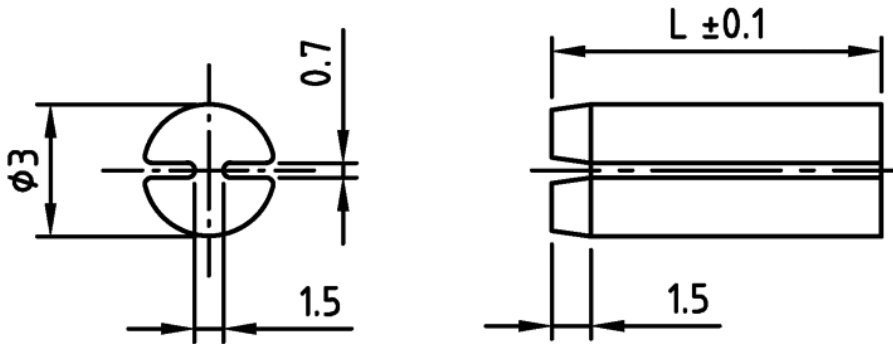

L-LED3 - LED standoff - 3 mm diameter

Details:

- **Material:** polycarbonate with glass fiber
- **Colour:** grey
- Standard pack: 100, 500, 1000 szt.

Symbol	Height L	Material	Color
	[mm]		
L-LED3-17	17	PC + GF	grey