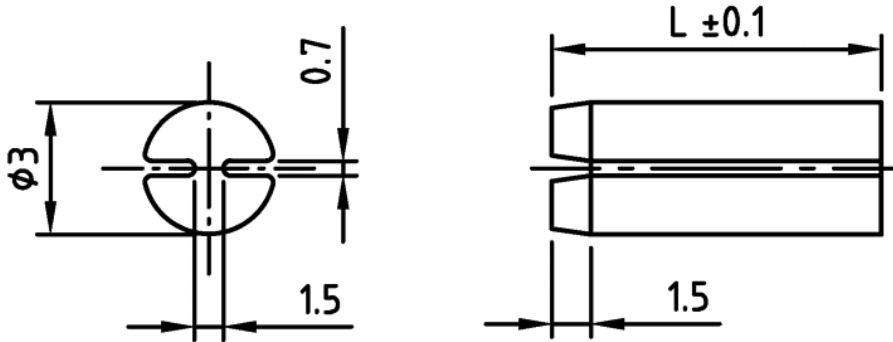

L-LED3 - LED standoff - 3 mm diameter

Details:

- **Material:** polycarbonate with glass fiber
- **Colour:** grey
- Standard pack: 100, 500, 1000 szt.

Symbol	Height L	Material	Color
	[mm]		
L-LED3-16	16	PC + GF	grey