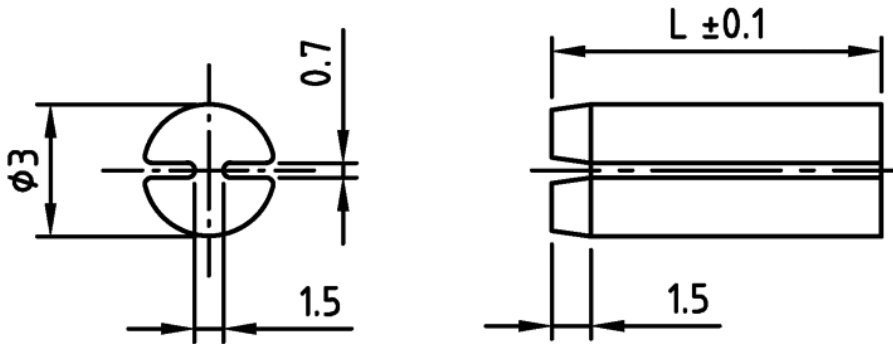

L-LED3 - LED standoff - 3 mm diameter

Details:

- **Material: polycarbonate with glass fiber**
- **Colour: grey**
- Standard pack: 100, 500, 1000 szt.

Symbol	Height L	Material	Color
	[mm]		
L-LED3-15	15	PC + GF	grey