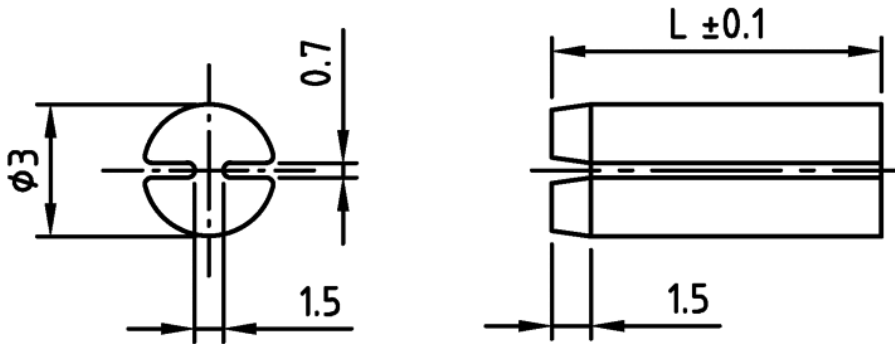

L-LED3 - LED standoff - 3 mm diameter

Details:

- **Material:** polycarbonate with glass fiber
- **Colour:** grey
- Standard pack: 100, 500, 1000 szt.

Symbol	Height L	Material	Color
	[mm]		
L-LED3-14	14	PC + GF	grey