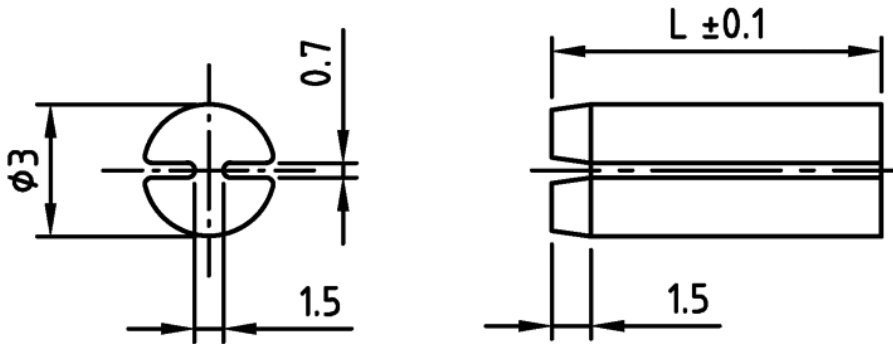

L-LED3 - LED standoff - 3 mm diameter

Details:

- **Material:** polycarbonate with glass fiber
- **Colour:** grey
- Standard pack: 100, 500, 1000 szt.

Symbol	Height L	Material	Color
	[mm]		
L-LED3-13	13	PC + GF	grey