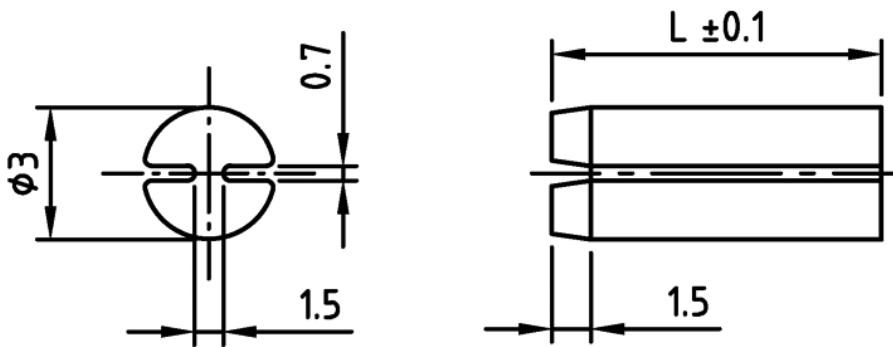

L-LED3 - LED standoff - 3 mm diameter

Details:

- **Material: polycarbonate with glass fiber**
- **Colour: grey**
- Standard pack: 100, 500, 1000 szt.

Symbol	Height L	Material	Color
	[mm]		
L-LED3-12	12	PC + GF	grey