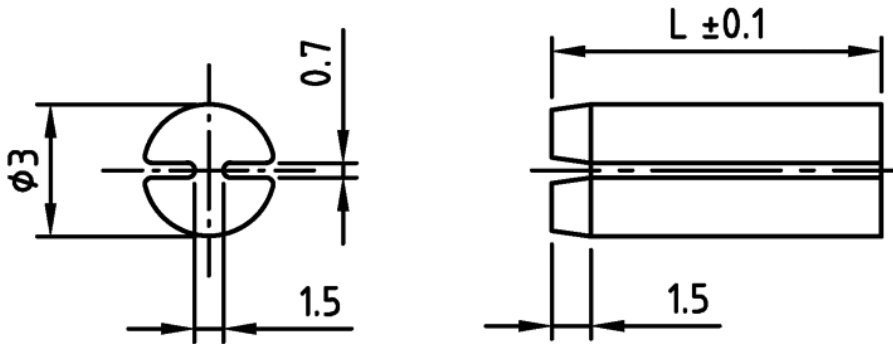

L-LED3 - LED standoff - 3 mm diameter

Details:

- **Material:** polycarbonate with glass fiber
- **Colour:** grey
- Standard pack: 100, 500, 1000 szt.

Symbol	Height L	Material	Color
	[mm]		
L-LED3-11	11	PC + GF	grey