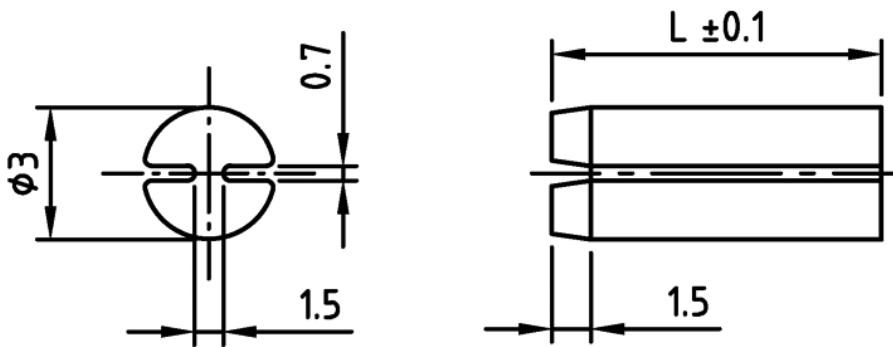

L-LED3 - LED standoff - 3 mm diameter

Details:

- **Material: polycarbonate with glass fiber**
- **Colour: grey**
- Standard pack: 100, 500, 1000 szt.

Symbol	Height L	Material	Color
	[mm]		
L-LED3-10	10	PC + GF	grey