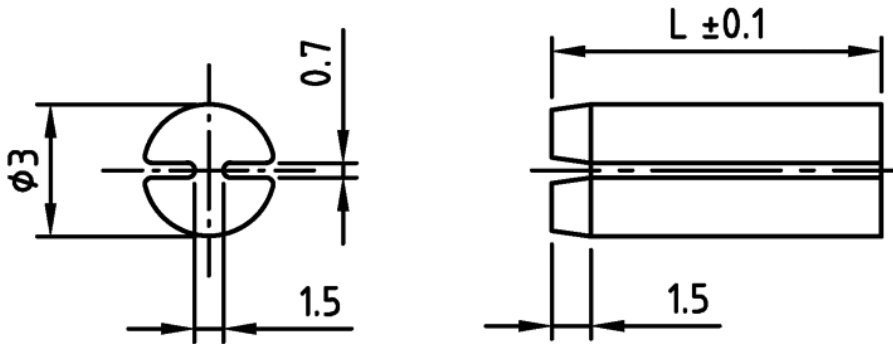

L-LED3 - LED standoff - 3 mm diameter

Details:

- **Material:** polycarbonate with glass fiber
- **Colour:** grey
- Standard pack: 100, 500, 1000 szt.

Symbol	Height L	Material	Color
	[mm]		
L-LED3-09	9	PC + GF	grey