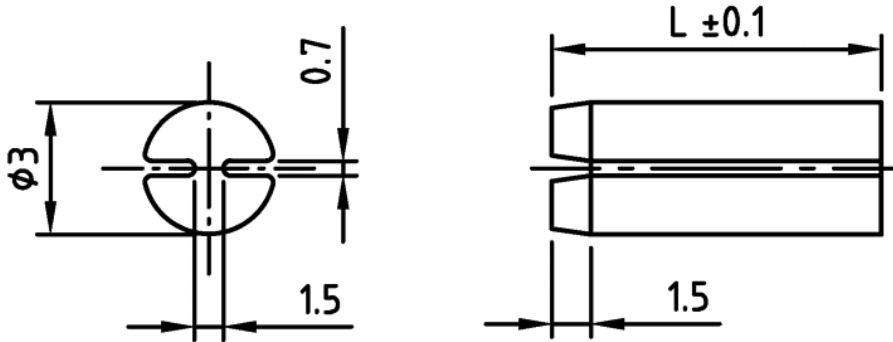

L-LED3 - LED standoff - 3 mm diameter

Details:

- **Material: polycarbonate with glass fiber**
- **Colour: grey**
- Standard pack: 100, 500, 1000 szt.

Symbol	Height L	Material	Color
	[mm]		
L-LED3-07	7	PC + GF	grey