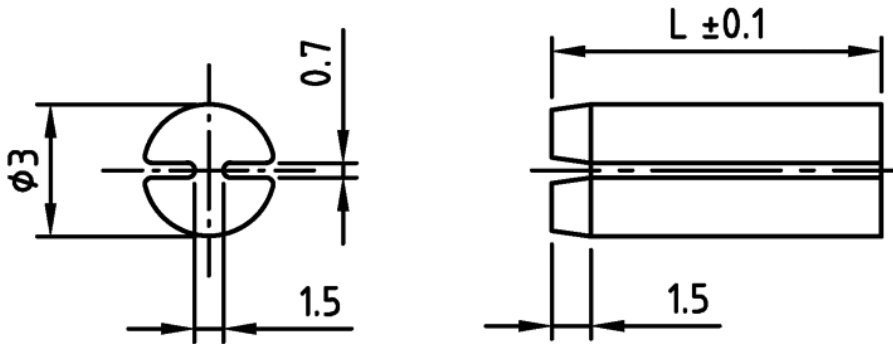

L-LED3 - LED standoff - 3 mm diameter

Details:

- **Material:** polycarbonate with glass fiber
- **Colour:** grey
- Standard pack: 100, 500, 1000 szt.

Symbol	Height L	Material	Color
	[mm]		
L-LED3-06	6	PC + GF	grey