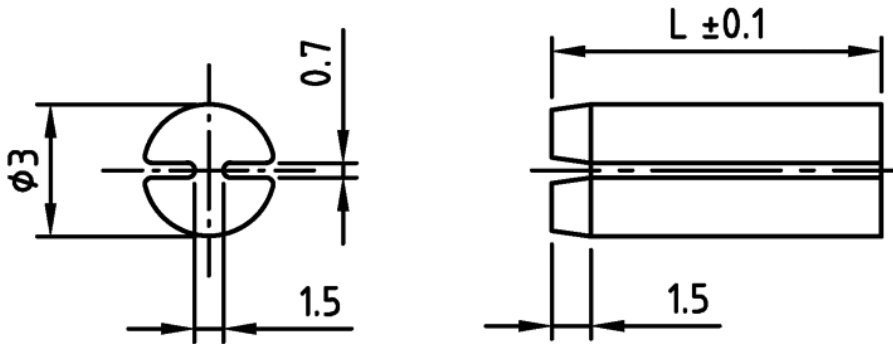

L-LED3 - LED standoff - 3 mm diameter

Details:

- **Material:** polycarbonate with glass fiber
- **Colour:** grey
- Standard pack: 100, 500, 1000 szt.

Symbol	Height L	Material	Color
	[mm]		
L-LED3-04	4	PC + GF	grey