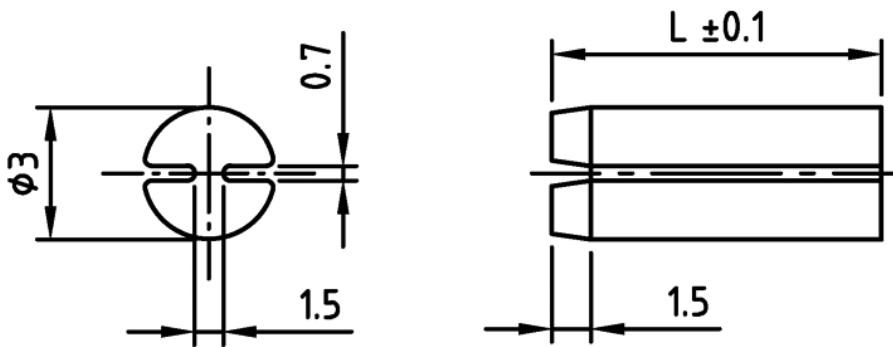

L-LED3 - LED standoff - 3 mm diameter

Details:

- **Material:** polycarbonate with glass fiber
- **Colour:** grey
- Standard pack: 100, 500, 1000 szt.

| Symbol    | Height<br>L | Material | Color |
|-----------|-------------|----------|-------|
|           | [mm]        |          |       |
| L-LED3-03 | 3           | PC + GF  | grey  |