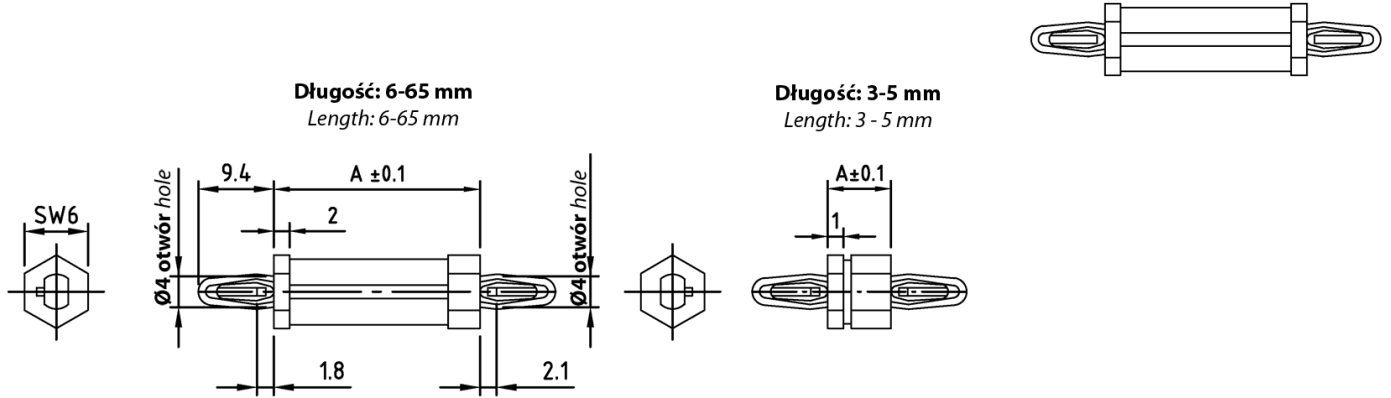

L-BW-6-21 - Hexagonal spacer

Details:

- **Material: PA**
- **Colour: black**
- Standard pack: 100 pcs

Symbol	Height A	Top mounting hole dia.	Bottom mounting hole dia.	Top panel thickness	Bottom panel thickness
	[mm]	[mm]	[mm]	[mm]	[mm]
L-BW-6-21-29	29	4	4	1.8	2.1