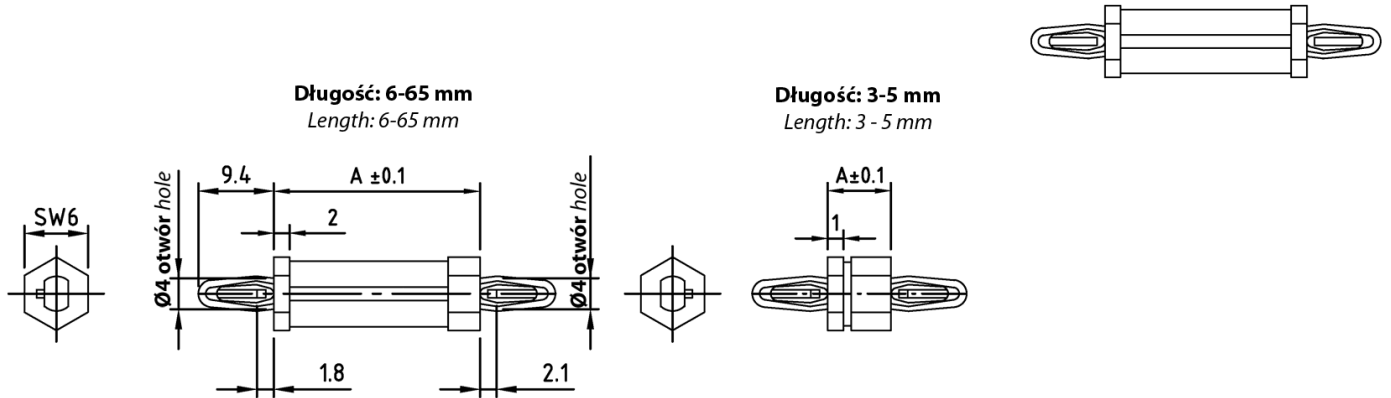

L-BW-6-21 - Hexagonal spacer

Details:

- **Material: PA**
- **Colour: black**
- Standard pack: 100 pcs

Symbol	Height A	Top mounting hole dia.	Bottom mounting hole dia.	Top panel thickness	Bottom panel thickness
	[mm]	[mm]	[mm]	[mm]	[mm]
L-BW-6-21-19	19	4	4	1.8	2.1