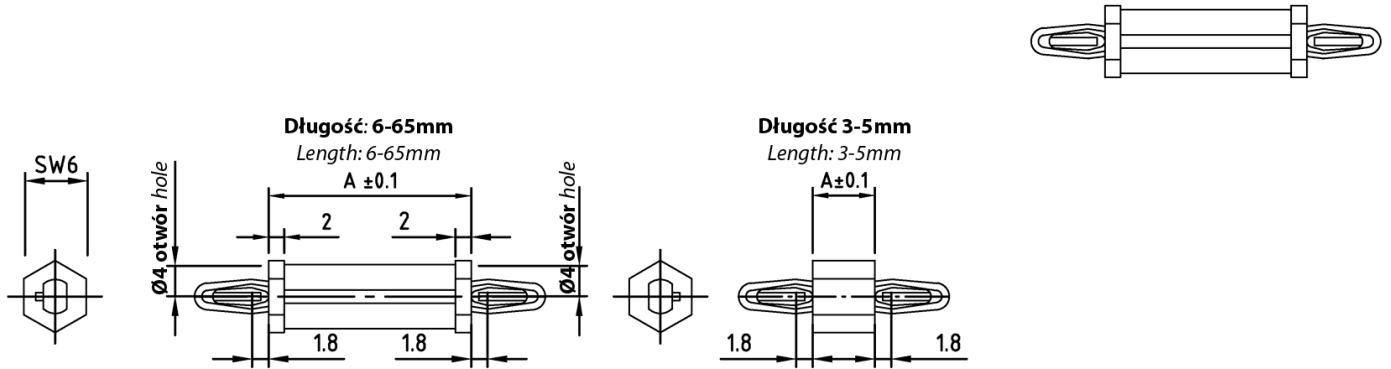

L-BW-6-18 - Hexagonal spacer

Details:

- **Material: PA**
- **Colour: black**
- Standard pack: 100 pcs

Symbol	Height A	Top mounting hole dia.	Bottom mounting hole dia.	Top panel thickness	Bottom panel thickness
	[mm]	[mm]	[mm]	[mm]	[mm]
L-BW-6-18-59	59	4	4	1.8	1.8