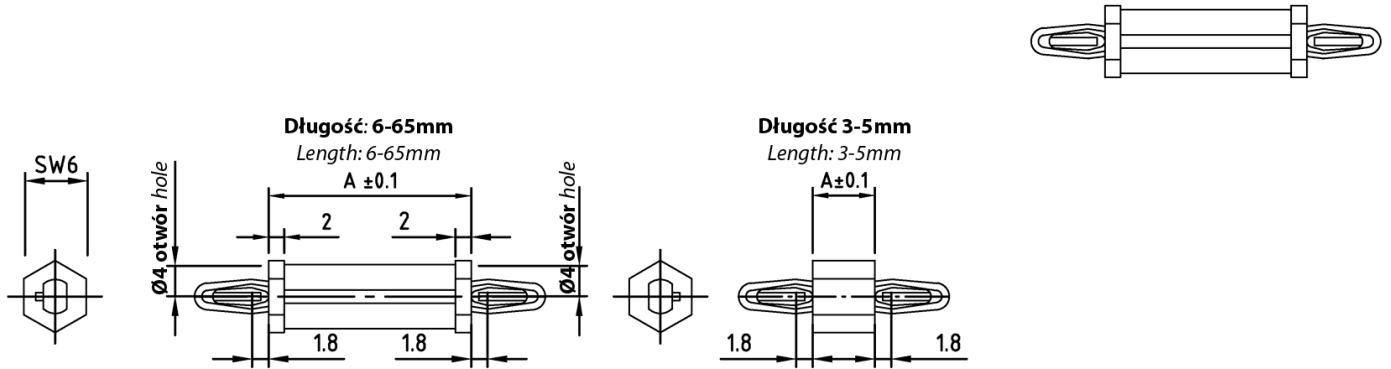

L-BW-6-18 - Hexagonal spacer

Details:

- **Material: PA**
- **Colour: black**
- Standard pack: 100 pcs

Symbol	Height A	Top mounting hole dia.	Bottom mounting hole dia.	Top panel thickness	Bottom panel thickness
	[mm]	[mm]	[mm]	[mm]	[mm]
L-BW-6-18-38	38	4	4	1.8	1.8