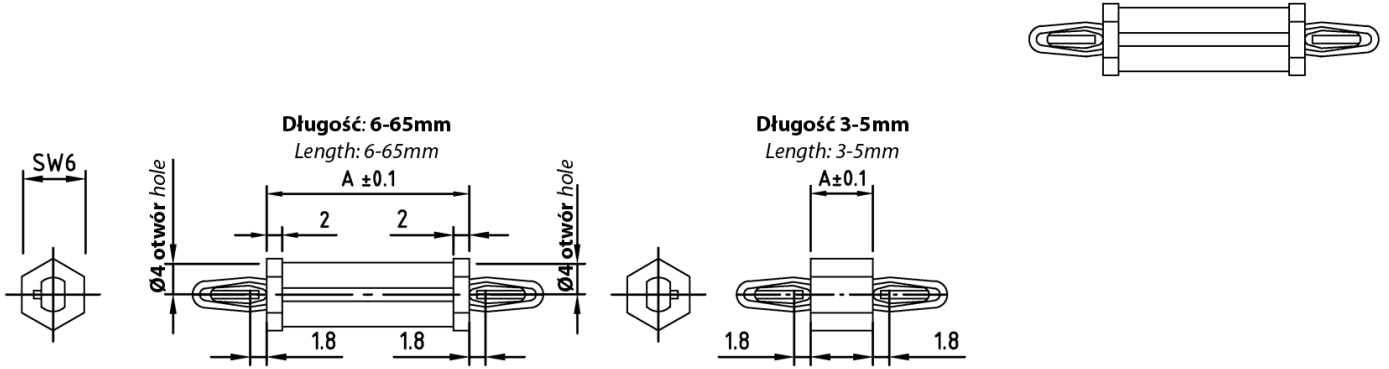

L-BW-6-18 - Hexagonal spacer

Details:

- **Material: PA**
- **Colour: black**
- Standard pack: 100 pcs

Symbol	Height A	Top mounting hole dia.	Bottom mounting hole dia.	Top panel thickness	Bottom panel thickness
	[mm]	[mm]	[mm]	[mm]	[mm]
L-BW-6-18-12	12	4	4	1.8	1.8