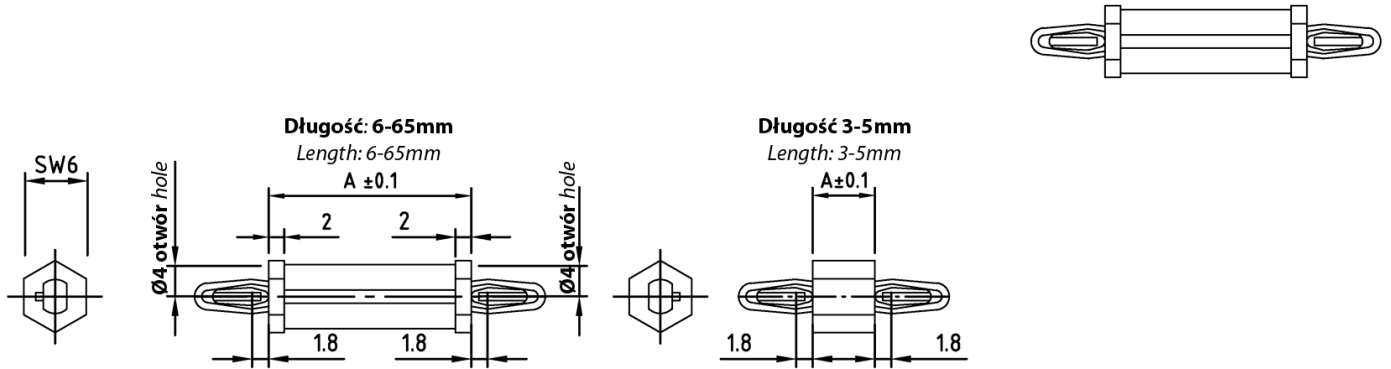

L-BW-6-18 - Hexagonal spacer

Details:

- **Material: PA**
- **Colour: black**
- Standard pack: 100 pcs

Symbol	Height A	Top mounting hole dia.	Bottom mounting hole dia.	Top panel thickness	Bottom panel thickness
	[mm]	[mm]	[mm]	[mm]	[mm]
L-BW-6-18-10	10	4	4	1.8	1.8