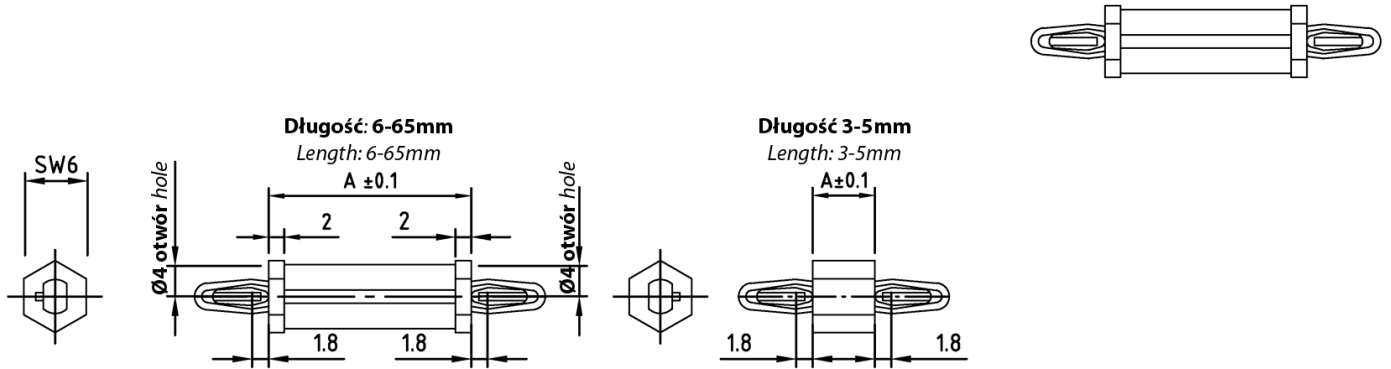

L-BW-6-18 - Hexagonal spacer

Details:

- **Material: PA**
- **Colour: black**
- Standard pack: 100 pcs

Symbol	Height A	Top mounting hole dia.	Bottom mounting hole dia.	Top panel thickness	Bottom panel thickness
	[mm]	[mm]	[mm]	[mm]	[mm]
L-BW-6-18-09	9	4	4	1.8	1.8