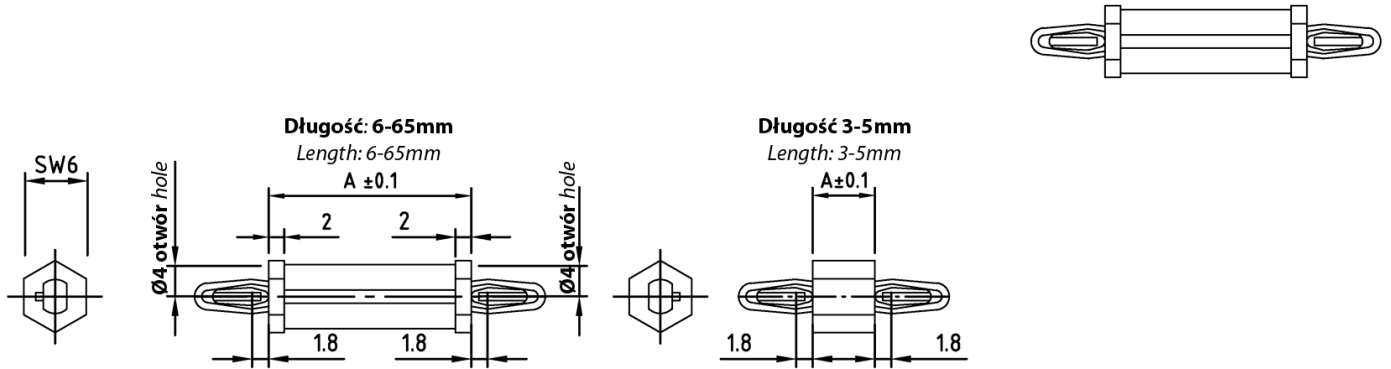

## L-BW-6-18 - Hexagonal spacer

Details:

- **Material: PA**
- **Colour: black**
- Standard pack: 100 pcs

Symbol	Height A	Top mounting hole dia.	Bottom mounting hole dia.	Top panel thickness	Bottom panel thickness
	[mm]	[mm]	[mm]	[mm]	[mm]
L-BW-6-18-08	8	4	4	1.8	1.8