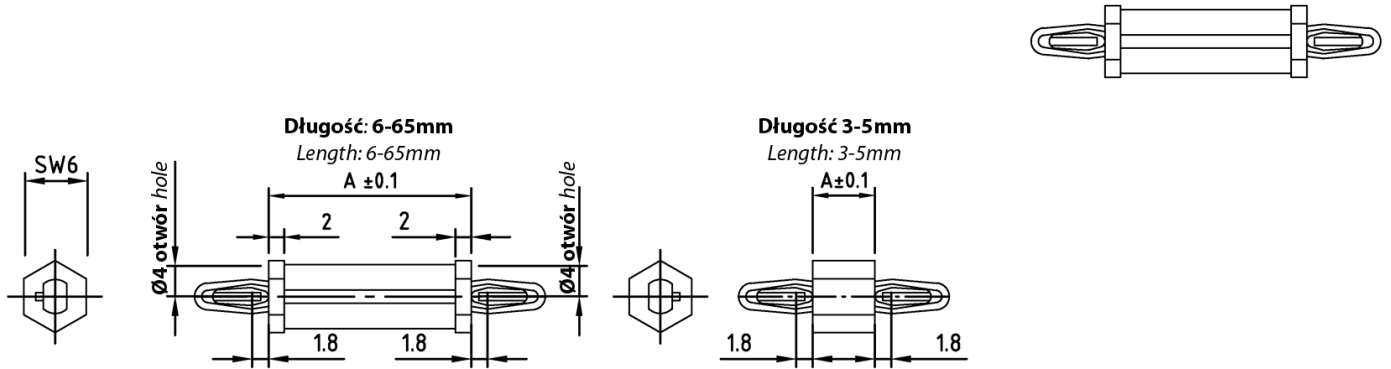

L-BW-6-18 - Hexagonal spacer

Details:

- **Material: PA**
- **Colour: black**
- Standard pack: 100 pcs

Symbol	Height A	Top mounting hole dia.	Bottom mounting hole dia.	Top panel thickness	Bottom panel thickness
	[mm]	[mm]	[mm]	[mm]	[mm]
L-BW-6-18-07	7	4	4	1.8	1.8