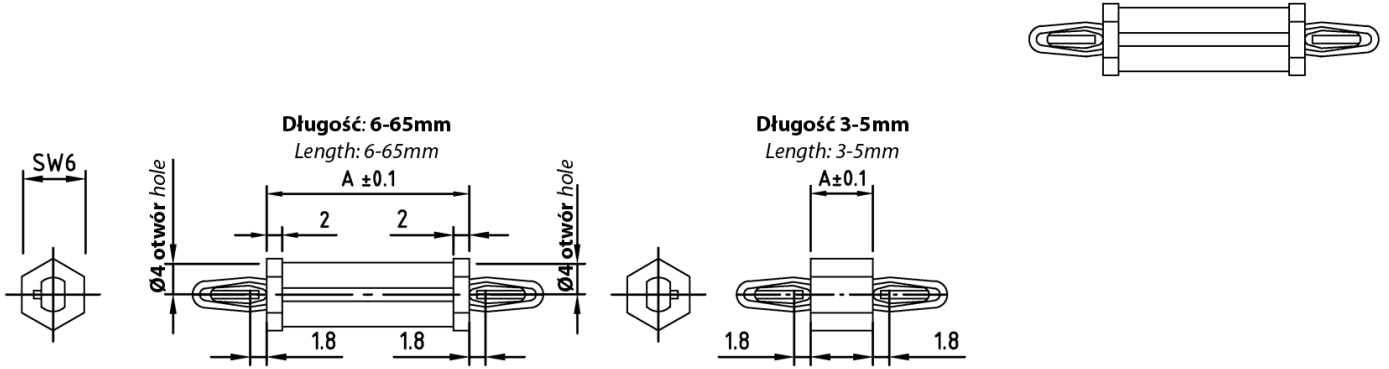

L-BW-6-18 - Hexagonal spacer

Details:

- **Material: PA**
- **Colour: black**
- Standard pack: 100 pcs

Symbol	Height A	Top mounting hole dia.	Bottom mounting hole dia.	Top panel thickness	Bottom panel thickness
	[mm]	[mm]	[mm]	[mm]	[mm]
L-BW-6-18-06	6	4	4	1.8	1.8