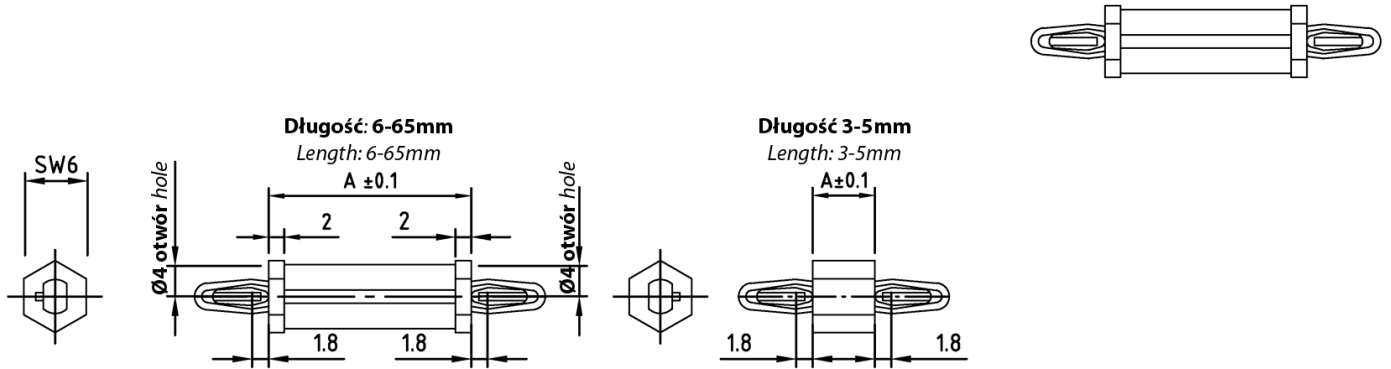

## L-BW-6-18 - Hexagonal spacer

Details:

- **Material: PA**
- **Colour: black**
- Standard pack: 100 pcs

Symbol	Height A	Top mounting hole dia.	Bottom mounting hole dia.	Top panel thickness	Bottom panel thickness
	[mm]	[mm]	[mm]	[mm]	[mm]
L-BW-6-18-05	5	4	4	1.8	1.8