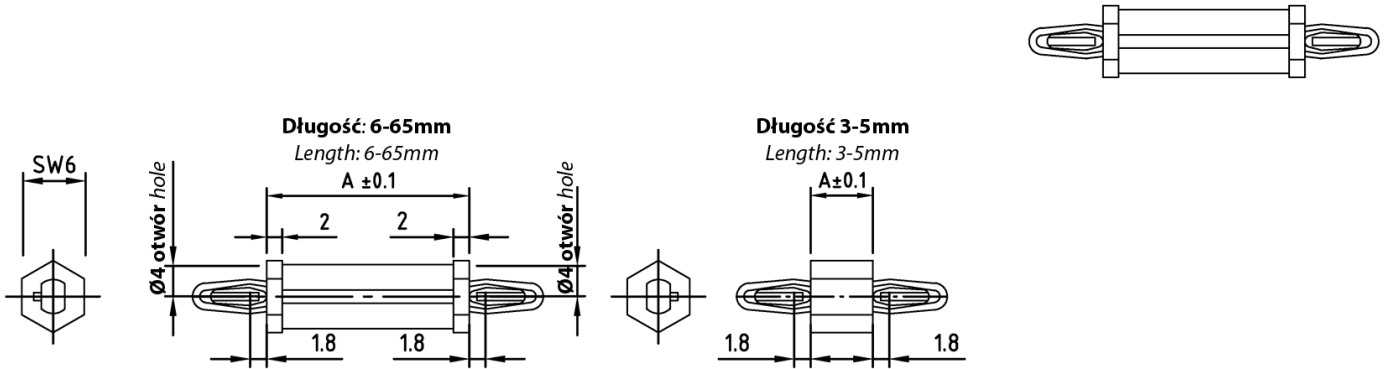

L-BW-6-18 - Hexagonal spacer

Details:

- **Material: PA**
- **Colour: black**
- Standard pack: 100 pcs

Symbol	Height A	Top mounting hole dia.	Bottom mounting hole dia.	Top panel thickness	Bottom panel thickness
	[mm]	[mm]	[mm]	[mm]	[mm]
L-BW-6-18-03	3	4	4	1.8	1.8