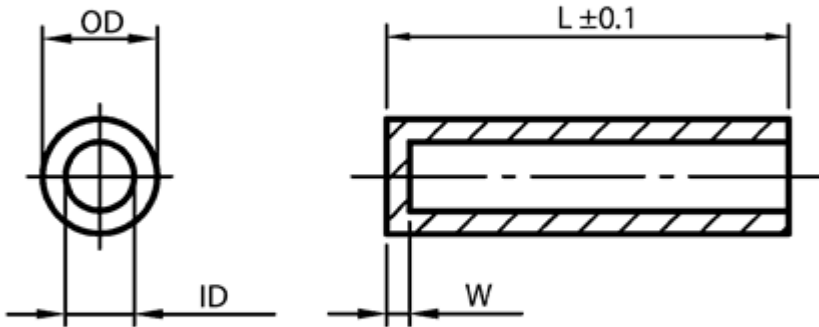

L-BHS - Cap bushing

Details:

- **Material: PA GV - polyamide glass fiber, colour black**
- **Materiał: PS - polistyrol , colour natural**
- Standard pack: 100 pcs.

Symbol	Material	Color	Ext. diameter OD	Int. diameter ID ±0.1	Height L	W
			[mm]	[mm]	[mm]	[mm]
L-BHS-070-50-47-PS	PS	natural	7	5	47	1