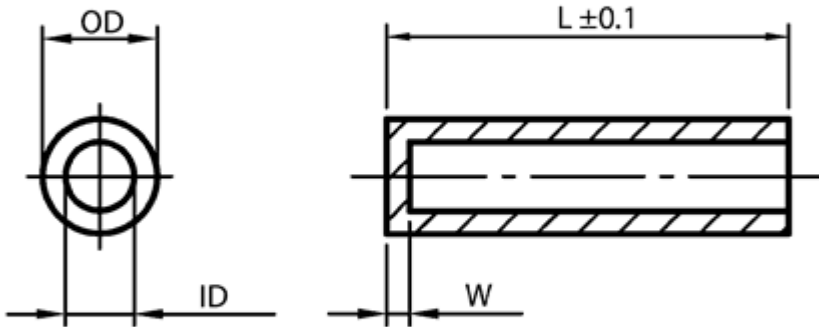

L-BHS - Cap bushing

Details:

- **Material: PA GV - polyamide glass fiber, colour black**
- **Materiał: PS - polistyrol , colour natural**
- Standard pack: 100 pcs.

Symbol	Material	Color	Ext. diameter OD	Int. diameter ID ±0.1	Height L	W
			[mm]	[mm]	[mm]	[mm]
L-BHS-070-50-27-PS	PS	natural	7	5	27	1