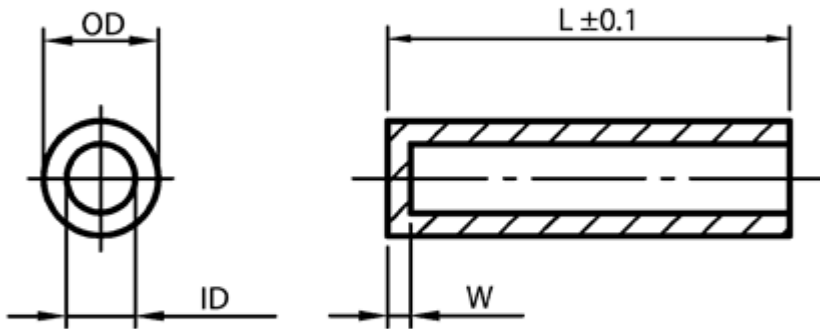

L-BHS - Cap bushing

Details:

- **Material: PA GV - polyamide glass fiber, colour black**
- **Materiał: PS - polestyrol , colour natural**
- Standard pack: 100 pcs.

Symbol	Material	Color	Ext. diameter OD	Int. diameter ID ±0.1	Height L	W
			[mm]	[mm]	[mm]	[mm]
L-BHS-070-50-26-PS	PS	natural	7	5	26	1