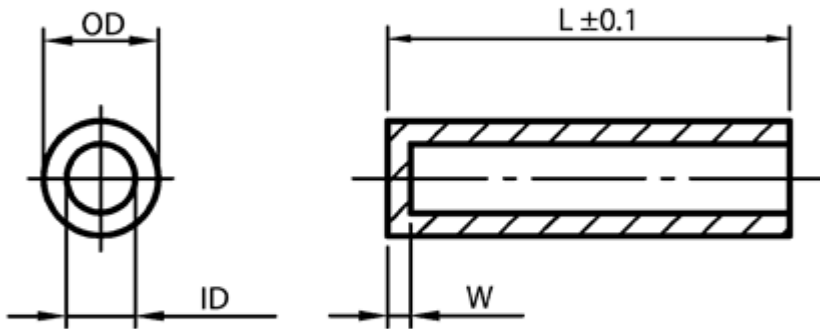

L-BHS - Cap bushing

Details:

- **Material: PA GV - polyamide glass fiber, colour black**
- **Materiał: PS - polistyrol , colour natural**
- Standard pack: 100 pcs.

Symbol	Material	Color	Ext. diameter OD	Int. diameter ID ±0.1	Height L	W
			[mm]	[mm]	[mm]	[mm]
L-BHS-060-34-45-PS	PS	natural	6	3.4	45	1.3