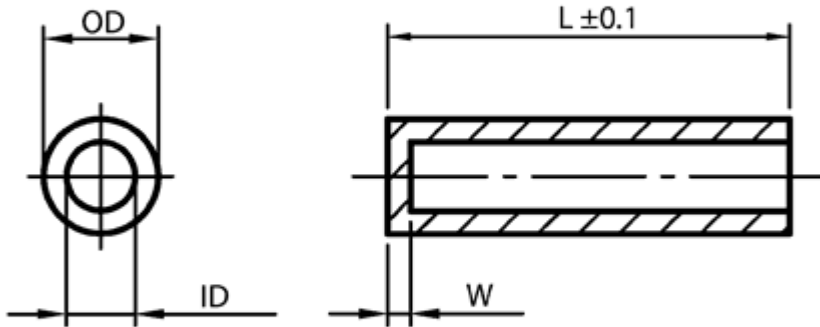

L-BHS - Cap bushing

Details:

- **Material: PA GV - polyamide glass fiber, colour black**
- **Materiał: PS - polistyrol , colour natural**
- Standard pack: 100 pcs.

Symbol	Material	Color	Ext. diameter OD	Int. diameter ID ±0.1	Height L	W
			[mm]	[mm]	[mm]	[mm]
L-BHS-060-34-44-PS	PS	natural	6	3.4	44	1.3