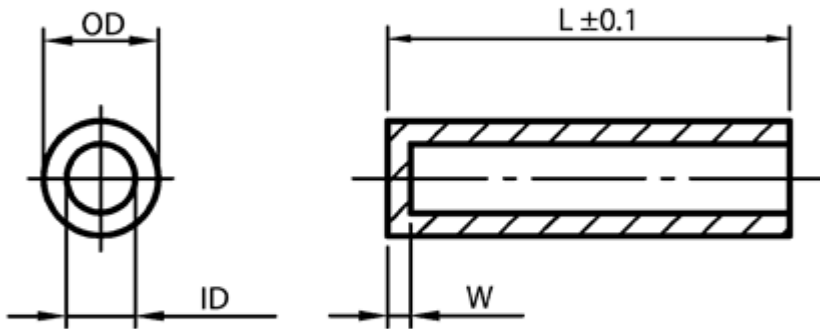

L-BHS - Cap bushing

Details:

- **Material: PA GV - polyamide glass fiber, colour black**
- **Materiał: PS - polistyrol , colour natural**
- Standard pack: 100 pcs.

Symbol	Material	Color	Ext. diameter OD	Int. diameter ID ±0.1	Height L	W
			[mm]	[mm]	[mm]	[mm]
L-BHS-060-34-41-PS	PS	natural	6	3.4	41	1.3