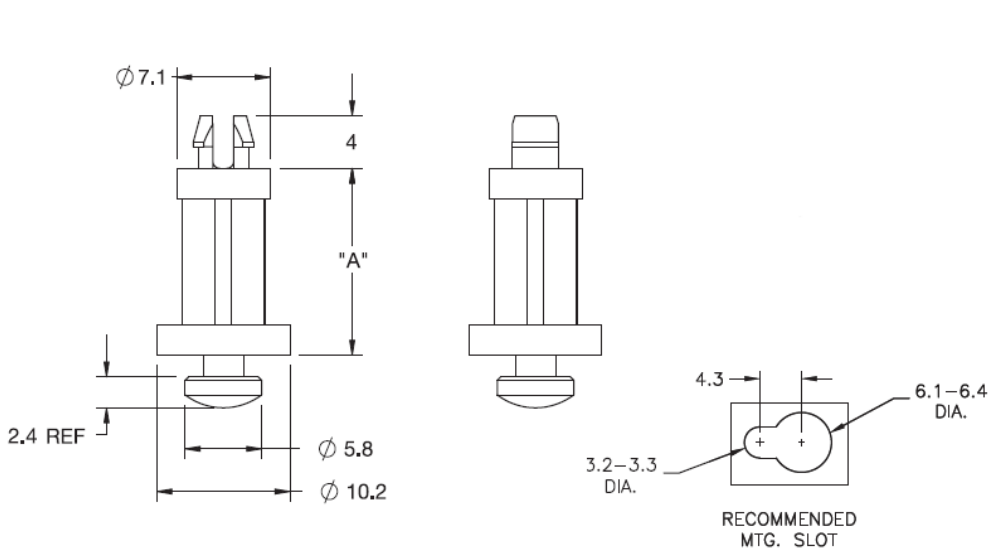

## KSLSP-1 - Key Slot Locking Support Post

**Details:**

- **Material: Nylon 6/6, UL 94 V-2, RMS-01\***
- **Material: Nylon 6/6, UL 94 V-0, RMS-19\***
- **Color: natural**
- **Standard pack: 1000 pcs**

Symbol	Height A ±0.4	Top mounting hole dia. ±0.08	Top panel thickness	Bottom panel thickness	Material	Flammability	Color
	[mm]	[mm]	[mm]	[mm]			
KSLSP1-3-19	4.8	4	1.57	1.57	PA 66	UL94 V-0	natural